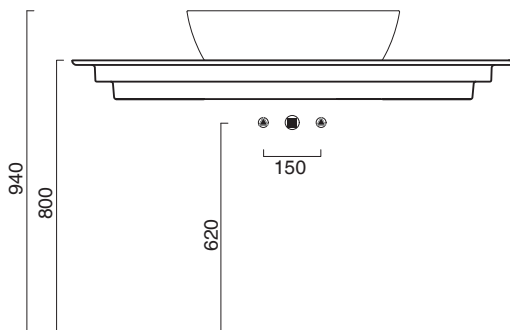

Tutti i diritti sulla presente scheda appartengono a Ceramica Catalano S.p.A. in via esclusiva. È vietata la copia, la pubblicazione, la distribuzione o la riproduzione (anche parziale), se non autorizzata per iscritto.
All rights in the present form belong exclusively to Ceramica Catalano S.p.A. It is strictly forbidden to copy, publish, distribute or reproduce it (including any partial reproduction), without prior written permission.