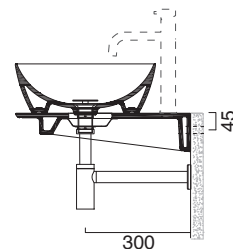

Tutti i diritti sulla presente scheda appartengono a Ceramica Catalano S.p.A. in via esclusiva. È vietata la copia, la pubblicazione, la distribuzione o la riproduzione (anche parziale), se non autorizzata per iscritto.
All rights in the present form belong exclusively to Ceramica Catalano S.p.A. It is strictly forbidden to copy, publish, distribute or reproduce it (including any partial reproduction), without prior written permission.