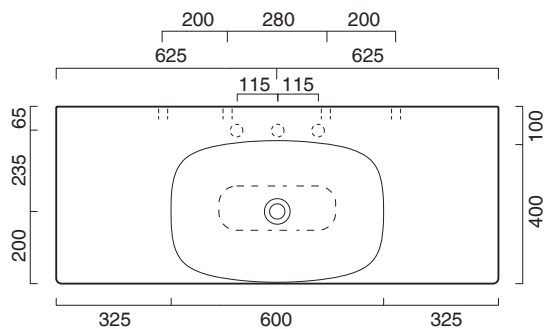

Tutti i diritti sulla presente scheda appartengono a Ceramica Catalano S.p.A. in via esclusiva. È vietata la copia, la pubblicazione, la distribuzione o la riproduzione (anche parziale), se non autorizzata per iscritto.
All rights in the present form belong exclusively to Ceramica Catalano S.p.A. It is strictly forbidden to copy, publish, distribute or reproduce it (including any partial reproduction), without prior written permission.