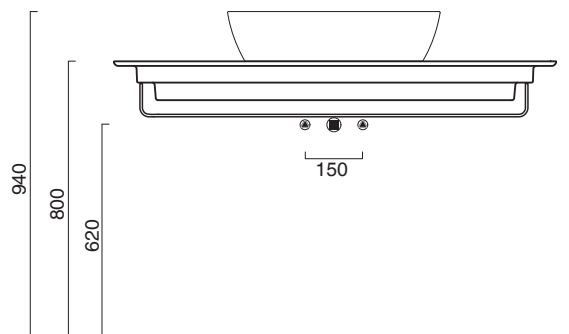

# GREEN 60 + CERAMIC TOP 125x50

**CATALANO**  
THE ESSENCE OF CERAMICS

Installazione ad appoggio. Senza troppopieno.  
*Suitable for sit on installation. No overflow.*

- cod. 160APGRLX00 Bianco lucido | Glossy white
- cod. 160APGRLXBM Bianco satinato | Satin white
- cod. 160APGRLXCS Cemento satinato | Satin cement
- cod. 160APGRLXNS Nero satinato | Satin black
- cod. 160APGRLXBO Oro-bianco | Gold/White
- cod. 160APGRLXBA Argento-bianco | Silver/White
- cod. 160APGRLXNO Oro-nero | Gold/ Black

Piano in ceramica  
*Ceramic top.*

- cod. 1PC1255000 Bianco lucido | Glossy white
- cod. 1PC12550BM Bianco satinato | Satin white
- cod. 1PC12550CS Cemento satinato | Satin cement
- cod. 1PC12550NS Nero satinato | Satin black

Portasciugamani in alluminio.  
Aluminium towel rail.

- cod. 5PPC12500 Cromo | Chrome
- cod. 5PPC125DO Oro | Gold
- cod. 5PPC125NS Nero satinato | Satin black

Struttura in alluminio completa di ripiano in laminato.  
Wall-mounted aluminum frame with laminate shelf.