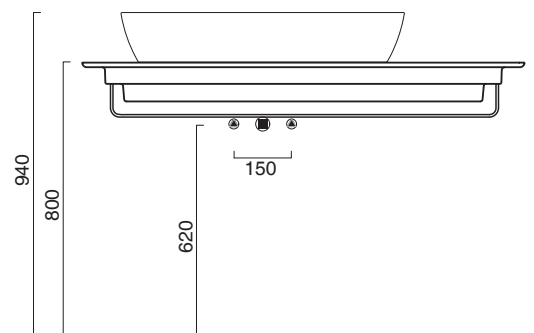

GREEN 80 + CERAMIC TOP 125x50 L

CATALANO
THE ESSENCE OF CERAMICS

Installazione ad appoggio. Senza troppopieno.
Suitable for sit on installation. No overflow.

- cod. 180APGRLX00 Bianco lucido | Glossy white
- cod. 180APGRLXBM Bianco satinato | Satin white
- cod. 180APGRLXCS Cemento satinato | Satin cement
- cod. 180APGRLXNS Nero satinato | Satin black
- cod. 180APGRLXBO Oro-bianco | Gold/White
- cod. 180APGRLXBA Argento-bianco | Silver/White
- cod. 180APGRLXNO Oro-nero | Gold/ Black

Piano in ceramica
Ceramic top.

- cod. 1PC1255000 Bianco lucido | Glossy white
- cod. 1PC12550BM Bianco satinato | Satin white
- cod. 1PC12550CS Cemento satinato | Satin cement
- cod. 1PC12550NS Nero satinato | Satin black

Portasciugamani in alluminio.
Aluminium towel rail.

- cod. 5PPC12500 Cromo | Chrome
- cod. 5PPC125DO Oro | Gold
- cod. 5PPC125NS Nero satinato | Satin black

Struttura in alluminio completa di ripiano in laminato.
Wall-mounted aluminum frame with laminate shelf.