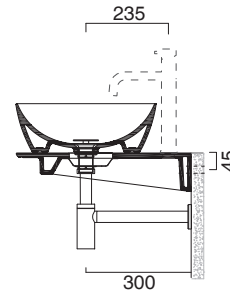

Tutti i diritti sulla presente scheda appartengono a Ceramica Catalano S.p.A. in via esclusiva. È vietata la copia, la pubblicazione, la distribuzione o la riproduzione (anche parziale), se non autorizzata per iscritto.
All rights in the present form belong exclusively to Ceramica Catalano S.p.A. It is strictly forbidden to copy, publish, distribute or reproduce it (including any partial reproduction), without prior written permission.