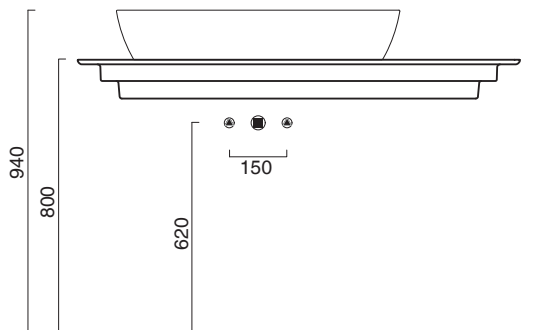

Tutti i diritti sulla presente scheda appartengono a Ceramica Catalano S.p.A. in via esclusiva. È vietata la copia, la pubblicazione, la distribuzione o la riproduzione (anche parziale), se non autorizzata per iscritto.
All rights in the present form belong exclusively to Ceramica Catalano S.p.A. It is strictly forbidden to copy, publish, distribute or reproduce it (including any partial reproduction), without prior written permission.