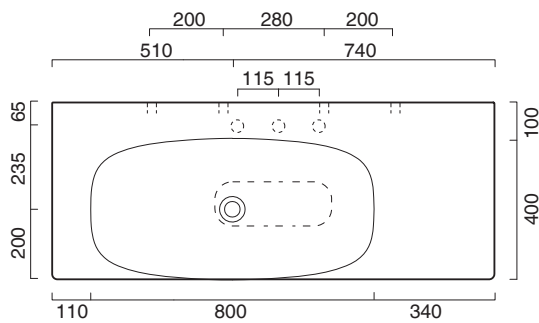

Tutti i diritti sulla presente scheda appartengono a Ceramica Catalano S.p.A. in via esclusiva. È vietata la copia, la pubblicazione, la distribuzione o la riproduzione (anche parziale), se non autorizzata per iscritto.
All rights in the present form belong exclusively to Ceramica Catalano S.p.A. It is strictly forbidden to copy, publish, distribute or reproduce it (including any partial reproduction), without prior written permission.