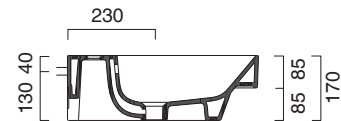

CE EN 14688 - CL20