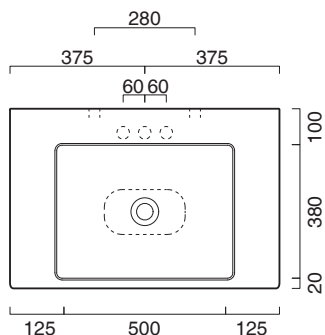

Tutti i diritti sulla presente scheda appartengono a Ceramica Catalano S.p.A. in via esclusiva. È vietata la copia, la pubblicazione, la distribuzione o la riproduzione (anche parziale), se non autorizzata per iscritto.
All rights in the present form belong exclusively to Ceramica Catalano S.p.A. It is strictly forbidden to copy, publish, distribute or reproduce it (including any partial reproduction), without prior written permission.