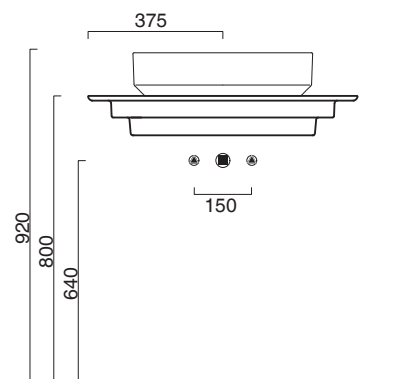

Tutti i diritti sulla presente scheda appartengono a Ceramica Catalano S.p.A. in via esclusiva. È vietata la copia, la pubblicazione, la distribuzione o la riproduzione (anche parziale), se non autorizzata per iscritto.
All rights in the present form belong exclusively to Ceramica Catalano S.p.A. It is strictly forbidden to copy, publish, distribute or reproduce it (including any partial reproduction), without prior written permission.