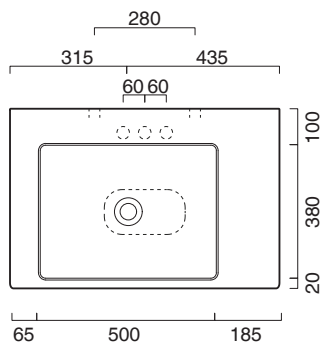

Tutti i diritti sulla presente scheda appartengono a Ceramica Catalano S.p.A. in via esclusiva. È vietata la copia, la pubblicazione, la distribuzione o la riproduzione (anche parziale), se non autorizzata per iscritto.
All rights in the present form belong exclusively to Ceramica Catalano S.p.A. It is strictly forbidden to copy, publish, distribute or reproduce it (including any partial reproduction), without prior written permission.