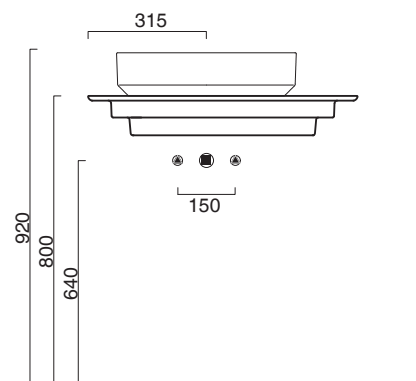

Tutti i diritti sulla presente scheda appartengono a Ceramica Catalano S.p.A. in via esclusiva. È vietata la copia, la pubblicazione, la distribuzione o la riproduzione (anche parziale), se non autorizzata per iscritto.
All rights in the present form belong exclusively to Ceramica Catalano S.p.A. It is strictly forbidden to copy, publish, distribute or reproduce it (including any partial reproduction), without prior written permission.