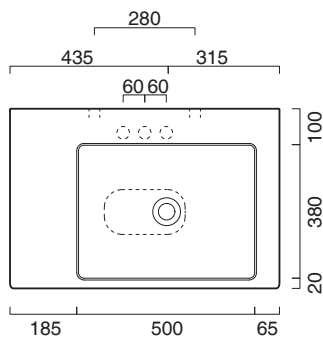

Tutti i diritti sulla presente scheda appartengono a Ceramica Catalano S.p.A. in via esclusiva. È vietata la copia, la pubblicazione, la distribuzione o la riproduzione (anche parziale), se non autorizzata per iscritto.
All rights in the present form belong exclusively to Ceramica Catalano S.p.A. It is strictly forbidden to copy, publish, distribute or reproduce it (including any partial reproduction), without prior written permission.