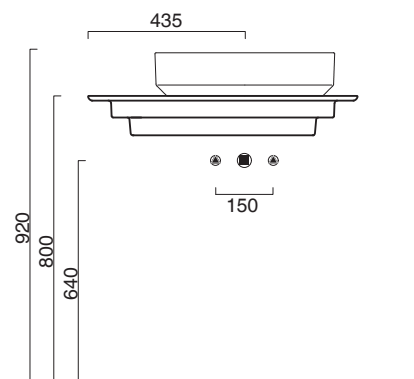

Tutti i diritti sulla presente scheda appartengono a Ceramica Catalano S.p.A. in via esclusiva. È vietata la copia, la pubblicazione, la distribuzione o la riproduzione (anche parziale), se non autorizzata per iscritto.
All rights in the present form belong exclusively to Ceramica Catalano S.p.A. It is strictly forbidden to copy, publish, distribute or reproduce it (including any partial reproduction), without prior written permission.