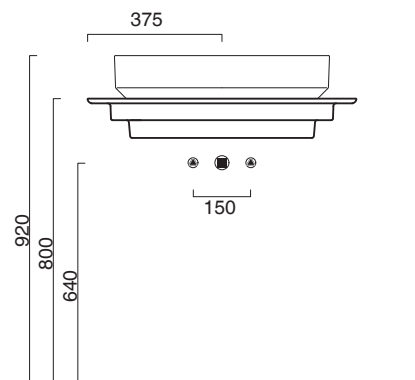

Tutti i diritti sulla presente scheda appartengono a Ceramica Catalano S.p.A. in via esclusiva. È vietata la copia, la pubblicazione, la distribuzione o la riproduzione (anche parziale), se non autorizzata per iscritto.
All rights in the present form belong exclusively to Ceramica Catalano S.p.A. It is strictly forbidden to copy, publish, distribute or reproduce it (including any partial reproduction), without prior written permission.