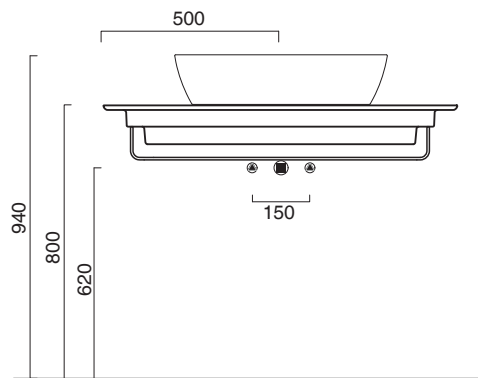

Portasciugamani in alluminio.
Aluminium towel rail.

- cod. 5PPC10000 Cromo | Chrome
- cod. 5PPC100DO Oro | Gold
- cod. 5PPC100NS Nero satinato | Satin black

Struttura in alluminio completa di ripiano in laminato.
Wall-mounted aluminum frame with laminate shelf.

- cod. 5S1005000 Inox scotch-brite
- cod. 5S10050BM Bianco satinato | Satin white
- cod. 5S10050NS Nero satinato | Satin black