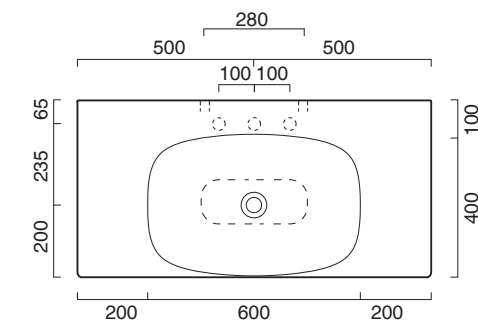

Tutti i diritti sulla presente scheda appartengono a Ceramica Catalano S.p.A. in via esclusiva. È vietata la copia, la pubblicazione, la distribuzione o la riproduzione (anche parziale), se non autorizzata per iscritto.
All rights in the present form belong exclusively to Ceramica Catalano S.p.A. It is strictly forbidden to copy, publish, distribute or reproduce it (including any partial reproduction), without prior written permission.