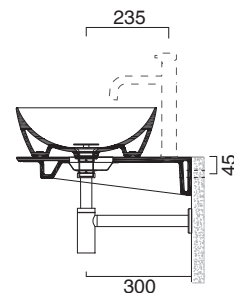

Tutti i diritti sulla presente scheda appartengono a Ceramica Catalano S.p.A. in via esclusiva. È vietata la copia, la pubblicazione, la distribuzione o la riproduzione (anche parziale), se non autorizzata per iscritto.
All rights in the present form belong exclusively to Ceramica Catalano S.p.A. It is strictly forbidden to copy, publish, distribute or reproduce it (including any partial reproduction), without prior written permission.