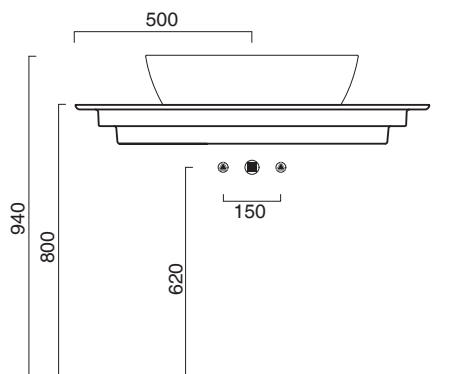

Tutti i diritti sulla presente scheda appartengono a Ceramica Catalano S.p.A. in via esclusiva. È vietata la copia, la pubblicazione, la distribuzione o la riproduzione (anche parziale), se non autorizzata per iscritto.
All rights in the present form belong exclusively to Ceramica Catalano S.p.A. It is strictly forbidden to copy, publish, distribute or reproduce it (including any partial reproduction), without prior written permission.