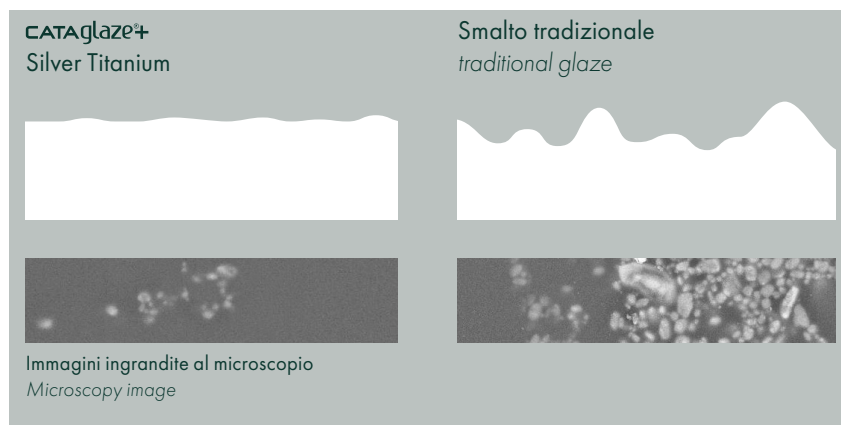

Antibacterial protection

CATAglaze® + Silver Titanium

CATALANO
THE ESSENCE OF CERAMICS

MADE IN ITALY

L'INNOVATIVO SMALTO ANTIBATTERICO SU TUTTA LA CERAMICA
THE INNOVATIVE ANTIBACTERIAL GLAZE IS STANDARD ON ALL
CATALANO PRODUCTS.

IT È un potenziamento dello smalto Cataglaze che, oltre a ridurre il deposito di calcare facilitando la pulizia dei sanitari ceramici, svolge una potente azione antimicrobica in grado di contrastare germi e batteri. L'efficacia della nuova formula è garantita dalla presenza nell'impasto di ioni d'argento e di titanio. L'azione antibatterica è certificata ISO 22196 con efficacia del 99,99%.

EN It is an improvement of Cataglaze glazing system; besides being more resistant to limescale and therefore easier to clean, it has a powerful antimicrobial action able to kill germs and bacteria. The effectiveness of the new formula is guaranteed by the presence in the mix of silver and titanium ions. The antibacterial action is ISO 22196 certified and it is 99.99% effective.

Silver Titanium
Protezione antibatterica
Silver Titanium
Antibacterial protection
Silver Titanium

99,99%

Maggiore brillantezza
Brightness

Resistenza agli agenti chimici
Resistance to chemicals

Rispetto per l'ambiente
Respect for the environment

Pulizia facile e rapida
Quick cleaning

Igiene totale
Total hygiene

Lunga durata di vita
Long lifecycle