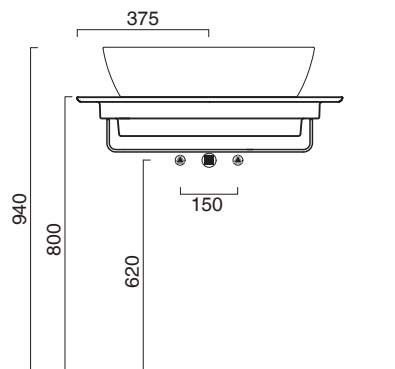

Portasciugamani in alluminio.
Aluminium towel rail.

- cod. 5PPC7500 Cromo | Chrome
- cod. 5PPC75DO Oro | Gold
- cod. 5PPC75NS Nero satinato | Satin black

Struttura in alluminio completa di ripiano in laminato.
Wall-mounted aluminum frame with laminate shelf.

- cod. 5S755000 Inox scotch-brite
- cod. 5S7550BM Bianco satinato | Satin white
- cod. 5S7550NS Nero satinato | Satin black