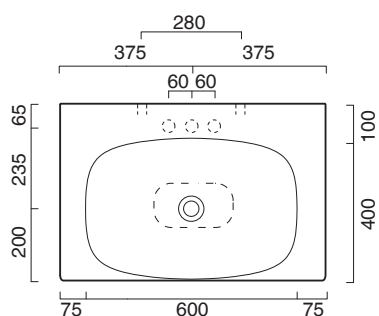

Tutti i diritti sulla presente scheda appartengono a Ceramica Catalano S.p.A. in via esclusiva. È vietata la copia, la pubblicazione, la distribuzione o la riproduzione (anche parziale), se non autorizzata per iscritto.
All rights in the present form belong exclusively to Ceramica Catalano S.p.A. It is strictly forbidden to copy, publish, distribute or reproduce it (including any partial reproduction), without prior written permission.