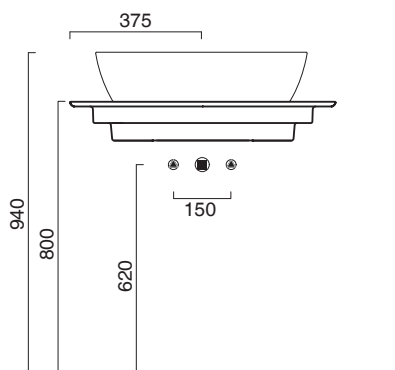

Tutti i diritti sulla presente scheda appartengono a Ceramica Catalano S.p.A. in via esclusiva. È vietata la copia, la pubblicazione, la distribuzione o la riproduzione (anche parziale), se non autorizzata per iscritto.
All rights in the present form belong exclusively to Ceramica Catalano S.p.A. It is strictly forbidden to copy, publish, distribute or reproduce it (including any partial reproduction), without prior written permission.