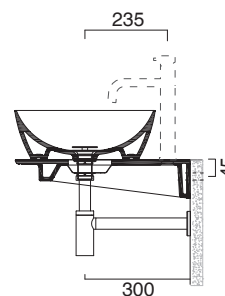

Tutti i diritti sulla presente scheda appartengono a Ceramica Catalano S.p.A. in via esclusiva. È vietata la copia, la pubblicazione, la distribuzione o la riproduzione (anche parziale), se non autorizzata per iscritto.
All rights in the present form belong exclusively to Ceramica Catalano S.p.A. It is strictly forbidden to copy, publish, distribute or reproduce it (including any partial reproduction), without prior written permission.