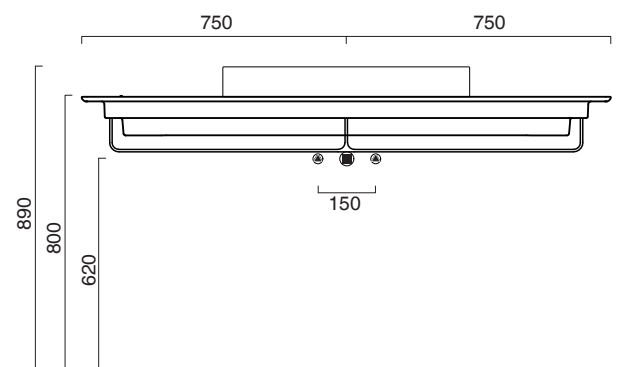

Portasciugamani in alluminio.  
Aluminium towel rail.  
Porte serviette en aluminium.

● cod. 5PPC15000 Cromo | Chrome

MADE IN ITALY