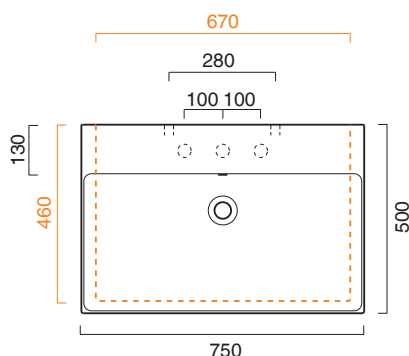

CE EN 14688 - CL20