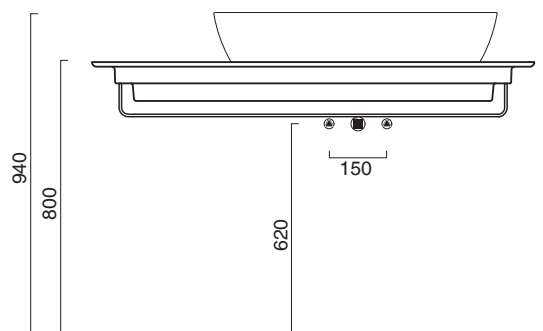

GREEN 80 + CERAMIC TOP 125x50 R

CATALANO
THE ESSENCE OF CERAMICS

Installazione ad appoggio. Senza troppopieno.
Suitable for sit on installation. No overflow.

- cod. 180APGRLX00 Bianco lucido | Glossy white
- cod. 180APGRLXBM Bianco satinato | Satin white
- cod. 180APGRLXCS Cemento satinato | Satin cement
- cod. 180APGRLXNS Nero satinato | Satin black
- cod. 180APGRLXBO Oro-bianco | Gold/White
- cod. 180APGRLXBA Argento-bianco | Silver/White
- cod. 180APGRLXNO Oro-nero | Gold/Black

Piano in ceramica
Ceramic top.

- cod. 1PC1255000 Bianco lucido | Glossy white
- cod. 1PC12550BM Bianco satinato | Satin white
- cod. 1PC12550CS Cemento satinato | Satin cement
- cod. 1PC12550NS Nero satinato | Satin black

Portasciugamani in alluminio.
Aluminium towel rail.

- cod. 5PPC12500 Cromo | Chrome
- cod. 5PPC125DO Oro | Gold
- cod. 5PPC125NS Nero satinato | Satin black

Struttura in alluminio completa di ripiano in laminato.
Wall-mounted aluminum frame with laminate shelf.