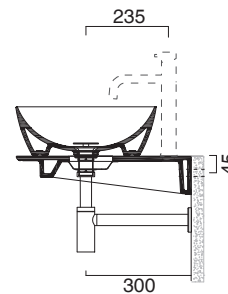

Tutti i diritti sulla presente scheda appartengono a Ceramica Catalano S.p.A. in via esclusiva. È vietata la copia, la pubblicazione, la distribuzione o la riproduzione (anche parziale), se non autorizzata per iscritto.
All rights in the present form belong exclusively to Ceramica Catalano S.p.A. It is strictly forbidden to copy, publish, distribute or reproduce it (including any partial reproduction), without prior written permission.