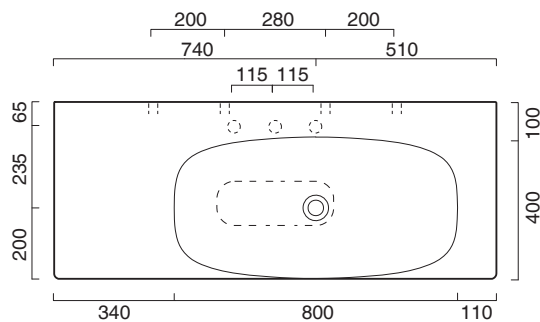

Tutti i diritti sulla presente scheda appartengono a Ceramica Catalano S.p.A. in via esclusiva. È vietata la copia, la pubblicazione, la distribuzione o la riproduzione (anche parziale), se non autorizzata per iscritto.
All rights in the present form belong exclusively to Ceramica Catalano S.p.A. It is strictly forbidden to copy, publish, distribute or reproduce it (including any partial reproduction), without prior written permission.