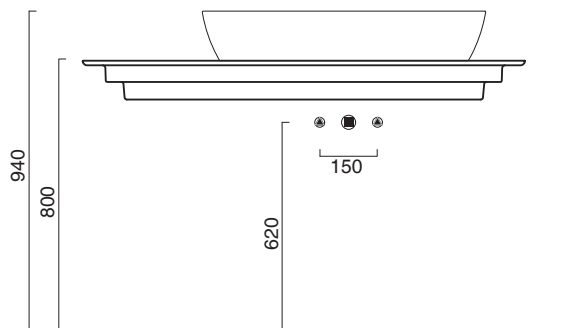

Tutti i diritti sulla presente scheda appartengono a Ceramica Catalano S.p.A. in via esclusiva. È vietata la copia, la pubblicazione, la distribuzione o la riproduzione (anche parziale), se non autorizzata per iscritto.
All rights in the present form belong exclusively to Ceramica Catalano S.p.A. It is strictly forbidden to copy, publish, distribute or reproduce it (including any partial reproduction), without prior written permission.