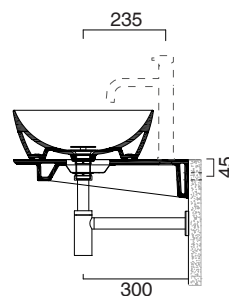

Tutti i diritti sulla presente scheda appartengono a Ceramica Catalano S.p.A. in via esclusiva. È vietata la copia, la pubblicazione, la distribuzione o la riproduzione (anche parziale), se non autorizzata per iscritto.
All rights in the present form belong exclusively to Ceramica Catalano S.p.A. It is strictly forbidden to copy, publish, distribute or reproduce it (including any partial reproduction), without prior written permission.