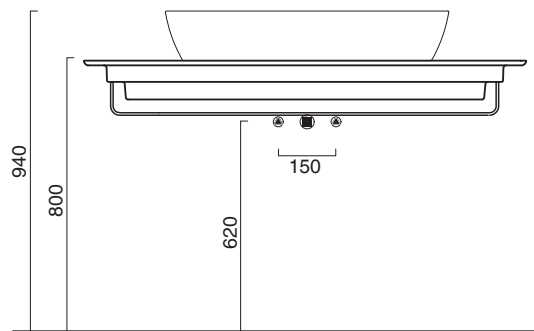

GREEN 80 + CERAMIC TOP 125x50

CATALANO
THE ESSENCE OF CERAMICS

Installazione ad appoggio. Senza troppopieno.
Suitable for sit on installation. No overflow.

- cod. 180APGRLX00 Bianco lucido | Glossy white
- cod. 180APGRLXBM Bianco satinato | Satin white
- cod. 180APGRLXCS Cemento satinato | Satin cement
- cod. 180APGRLXNS Nero satinato | Satin black
- cod. 180APGRLXBO Oro-bianco | Gold/White
- cod. 180APGRLXBA Argento-bianco | Silver/White
- cod. 180APGRLXNO Oro-nero | Gold/ Black

Piano in ceramica
Ceramic top.

- cod. 1PC1255000 Bianco lucido | Glossy white
- cod. 1PC12550BM Bianco satinato | Satin white
- cod. 1PC12550CS Cemento satinato | Satin cement
- cod. 1PC12550NS Nero satinato | Satin black

Portasciugamani in alluminio.
Aluminium towel rail.

- cod. 5PPC12500 Cromo | Chrome
- cod. 5PPC125DO Oro | Gold
- cod. 5PPC125NS Nero satinato | Satin black

Struttura in alluminio completa di ripiano in laminato.
Wall-mounted aluminum frame with laminate shelf.