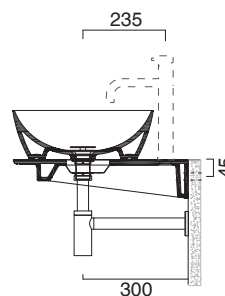

Tutti i diritti sulla presente scheda appartengono a Ceramica Catalano S.p.A. in via esclusiva. È vietata la copia, la pubblicazione, la distribuzione o la riproduzione (anche parziale), se non autorizzata per iscritto.
All rights in the present form belong exclusively to Ceramica Catalano S.p.A. It is strictly forbidden to copy, publish, distribute or reproduce it (including any partial reproduction), without prior written permission.