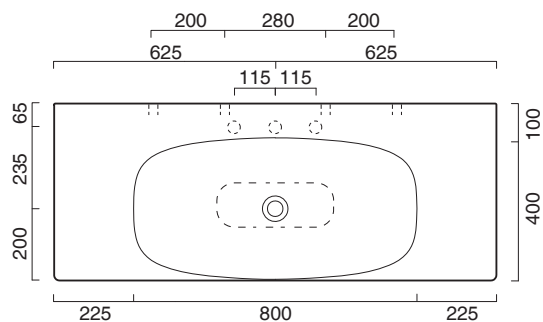

Tutti i diritti sulla presente scheda appartengono a Ceramica Catalano S.p.A. in via esclusiva. È vietata la copia, la pubblicazione, la distribuzione o la riproduzione (anche parziale), se non autorizzata per iscritto.
All rights in the present form belong exclusively to Ceramica Catalano S.p.A. It is strictly forbidden to copy, publish, distribute or reproduce it (including any partial reproduction), without prior written permission.