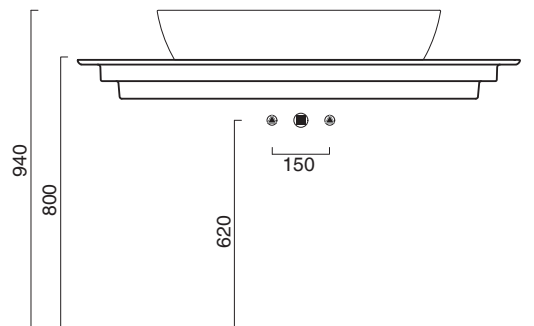

Tutti i diritti sulla presente scheda appartengono a Ceramica Catalano S.p.A. in via esclusiva. È vietata la copia, la pubblicazione, la distribuzione o la riproduzione (anche parziale), se non autorizzata per iscritto.
All rights in the present form belong exclusively to Ceramica Catalano S.p.A. It is strictly forbidden to copy, publish, distribute or reproduce it (including any partial reproduction), without prior written permission.